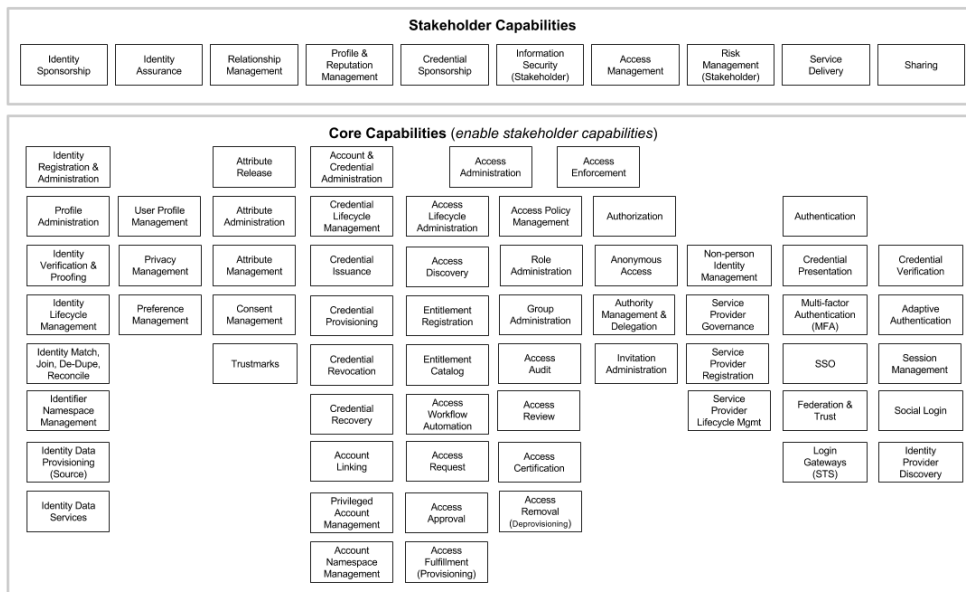

IAM Capability Maps

IAM Capability Map - Full - 1.0.0

Identity & Access Management Capability Map

Version 1.0.0
Last update: September 15, 2015

IAM Capability Map - Core - Detailed - 1.0.2

IAM Capability Map - Core

Version 1.0.2
Last update: September 15, 2015

IAM Capabilities - Ubiquity vs Certainty - Experimental