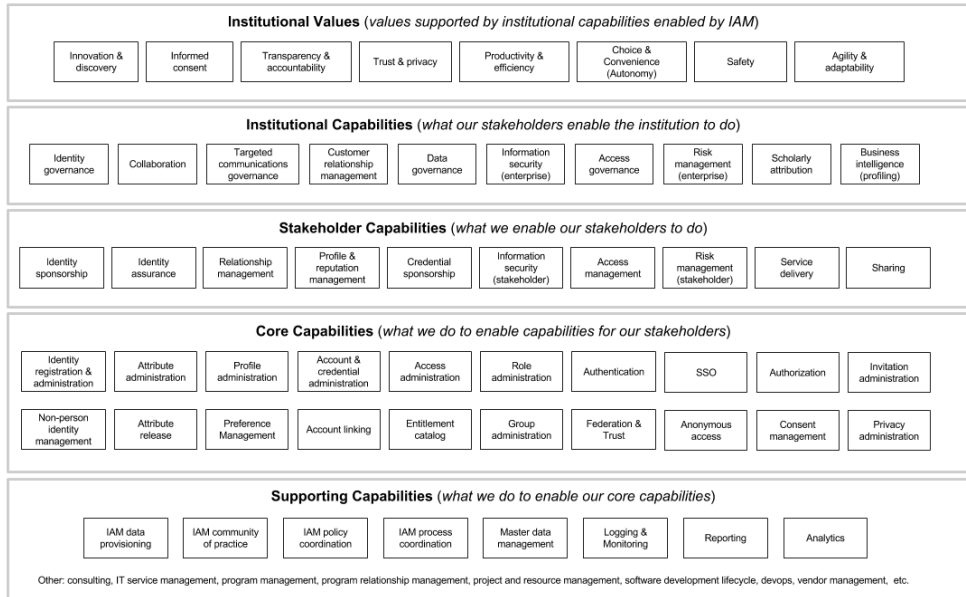

IAM Capability Maps

IAM Capability Map - Full - 1.0.0

Identity & Access Management Capability Map

Version 1.0.0
Last update: September 15, 2015

IAM Capability Map - Core - Detailed - 1.0.2

IAM Capability Map - Core

Version 1.0.2
Last update: September 15, 2015

IAM Capabilities - Ubiquity vs Certainty - Experimental